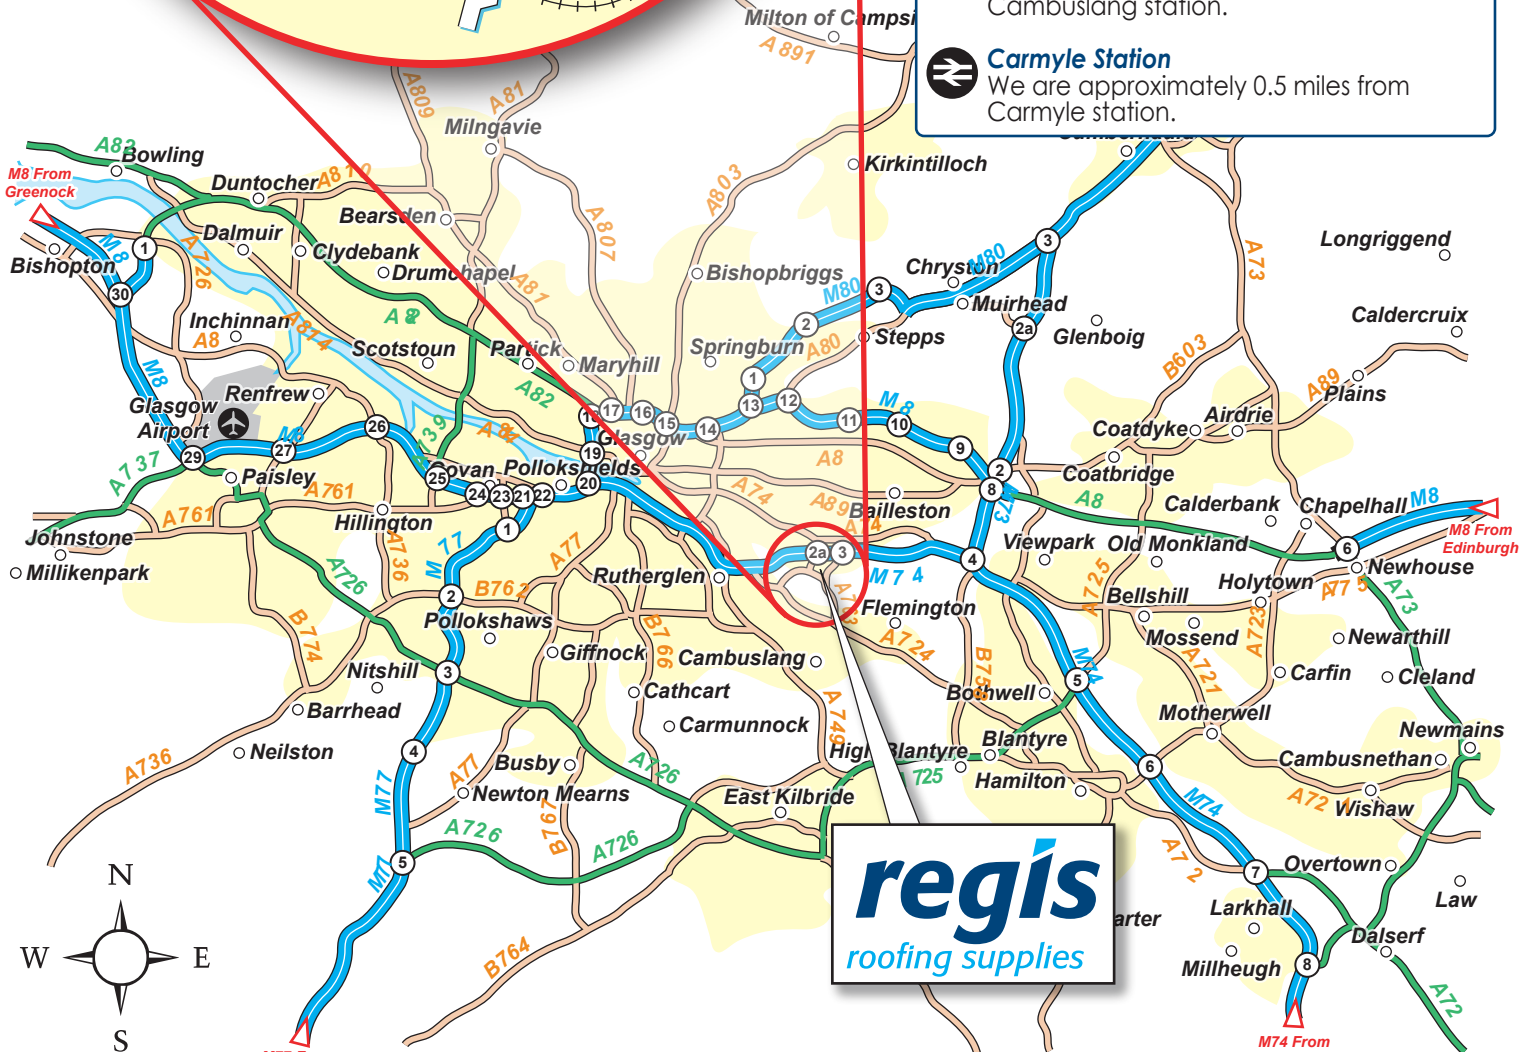

Heading along the M74 towards Glasgow take exit 2a signposted Tollcross & Rutherglen. At the next roundabout head straight on. Take the first exit at the next roundabout and then take the 4th exit at the next roundabout. We are located on this corner.

FROM Glasgow Centre

Head eastwards until you meet the A8. Take the turning off the A8 down Dalintober Street and join the M74 Southbound. Follow the M74 Southbound and exit at junction 2a signposted Tollcross & Rutherglen. Turn right at the motorway roundabout and pass under the motorway onto Fullarton Road. Head straight on over the first roundabout, at the second roundabout take the first exit signposted Hamilton/East Kilbride, at the next roundabout take the 4th exit at the next roundabout. We are located on this corner.

Cambuslang Station

We are approximately 1 mile from Cambuslang station.

Carmyle Station

We are approximately 0.5 miles from Carmyle station.

regis
roofing supplies