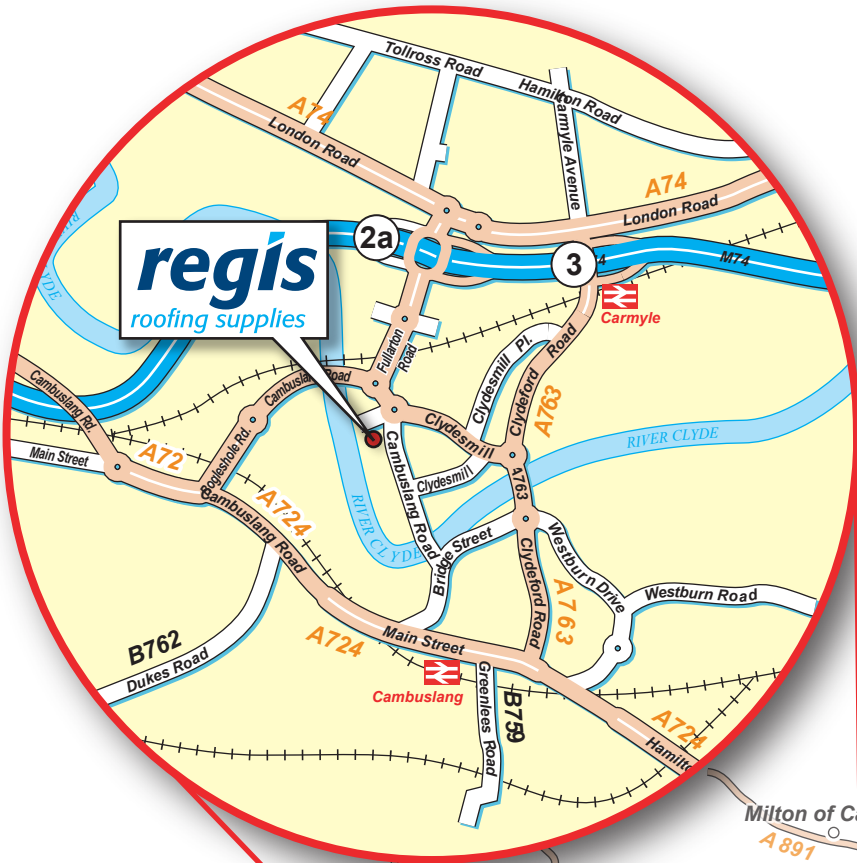

Regis Roofing Supplies Limited
2 Cambuslang Way
Cambuslang
Glasgow
G32 8ND

T. 0141 641 2226
F. 0141 641 2228
E: info@regisrs.com
W. www.regisrs.com

regis

roofing supplies

TRAVEL INFORMATION

FROM M74

Heading along the M74 towards Glasgow take exit 2a signposted Tollcross & Rutherglen. At the next roundabout head straight on. Take the first exit at the next roundabout and then take the 4th exit at the next roundabout. We are located on this corner.

FROM Glasgow Centre

Head eastwards until you meet the A8. Take the turning off the A8 down Dalintober Street and join the M74 Southbound. Follow the M74 Southbound and exit at junction 2a signposted Tollcross & Rutherglen. Turn right at the motorway roundabout and pass under the motorway onto Fullarton Road. Head straight on over the first roundabout, at the second roundabout take the first exit signposted Hamilton/East Kilbride, at the next roundabout take the 4th exit at the next roundabout. We are located on this corner.

Cambuslang Station

We are approximately 1 mile from Cambuslang station.